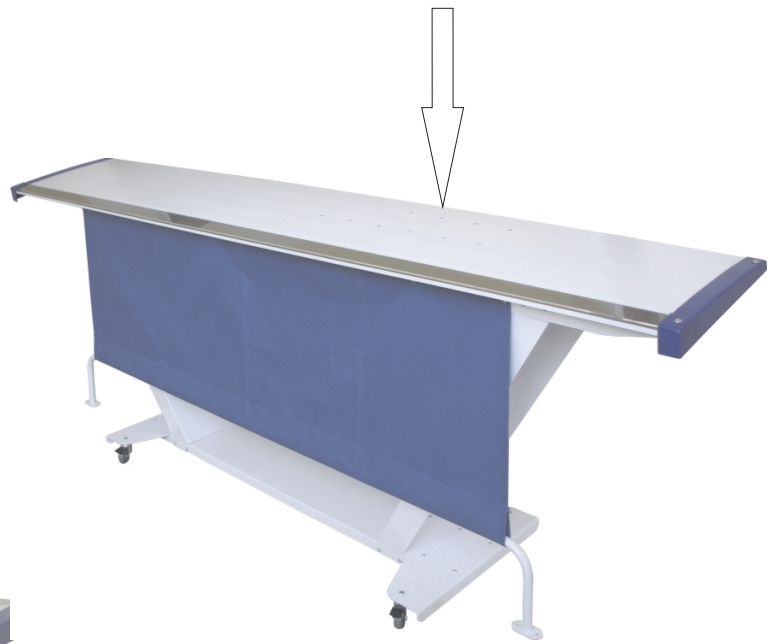

MEDIATRIM

CLASSICO MT 230 m

Include:  28x

I.

II.

III.

IV.

Put on of cutting head:
Be carefully to both
circle knife insert
before flat knife.